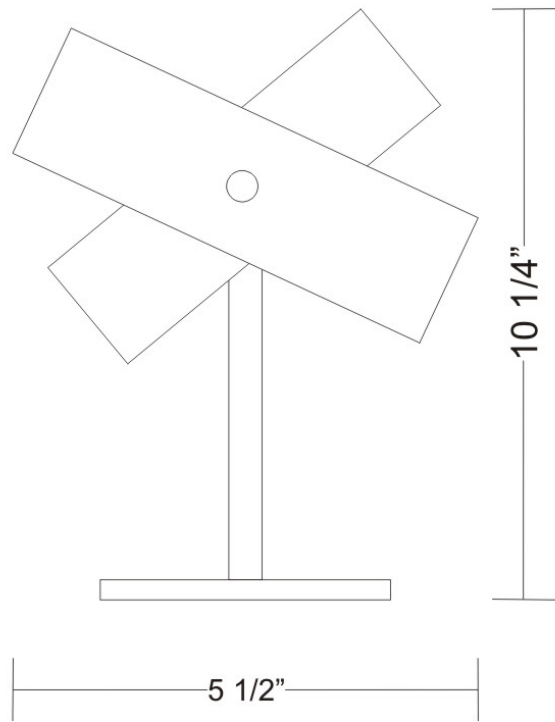

PROJECT	_____
TYPE	_____
NOTES	_____
QUANTITY	_____
DATE	_____

TOURBILLON PORTABLE

D84114

GENERAL

Series: Tourbillon
Brand: Panzeri
Division: Design
Mounting Type: Portable
Mounting Location: Table
Subcategory: Table

PHYSICAL

Diameter (mm): 140
Diameter (in): 5.5
Height (mm): 260
Height (in): 10 1/4
Weight (kg): 2.72
Weight (lbs): 6
Diffuser: White & Orange Blown Glass
Fixture Material: Metal

ELECTRICAL

Number of Lamps: 1
Lamp Type: LED Retrofit / Halogen
Lamp Shape: T4
Bulb Included: Bulb Not Included
Total Output Wattage (W): 6 / 35
Max. Wattage Per Lamp (W): 6 / 35
Lamp Base: G9
Input Voltage (V): 120

LED

OPTICAL

RATINGS AND CERTIFICATIONS

Certified By: CSA Certified to UL and CSA Standards
IP rating: IP20