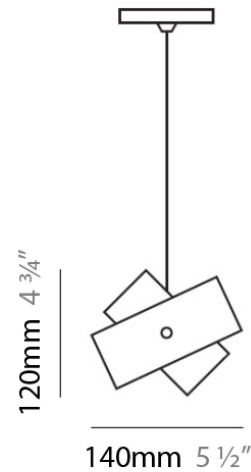

TOURBILLON SUSPENSION

D81100

GENERAL

Series: Tourbillon
Brand: Panzeri
Division: Design
Mounting Type: Suspension
Mounting Location: Ceiling
Subcategory: Pendant

PHYSICAL

Shape: Abstract
Diameter (mm): 140
Diameter (in): 5 1/2
Height (mm): 120
Height (in): 4 3/4
Max. Overall Height (mm): 2120
Max. Overall Height (in): 83 7/16
Light Distribution: Omnidirectional
Weight (kg): 0.5
Weight (lbs): 1
Diffuser: White Glass
Fixture Finish: NIC
Fixture Material: Metal

ELECTRICAL

Number of Lamps: 1
Lamp Type: LED Retrofit
Lamp Shape: T4
Bulb Included: Bulb Not Included
Total Output Wattage (W): 3
Max. Wattage Per Lamp (W): 3
Lamp Base: G9
Input Voltage (V): 120

LED

OPTICAL

RATINGS AND CERTIFICATIONS

Certified By: CSA Certified to UL and CSA Standards
IP rating: IP20

PROJECT
TYPE
NOTES
QUANTITY
DATE