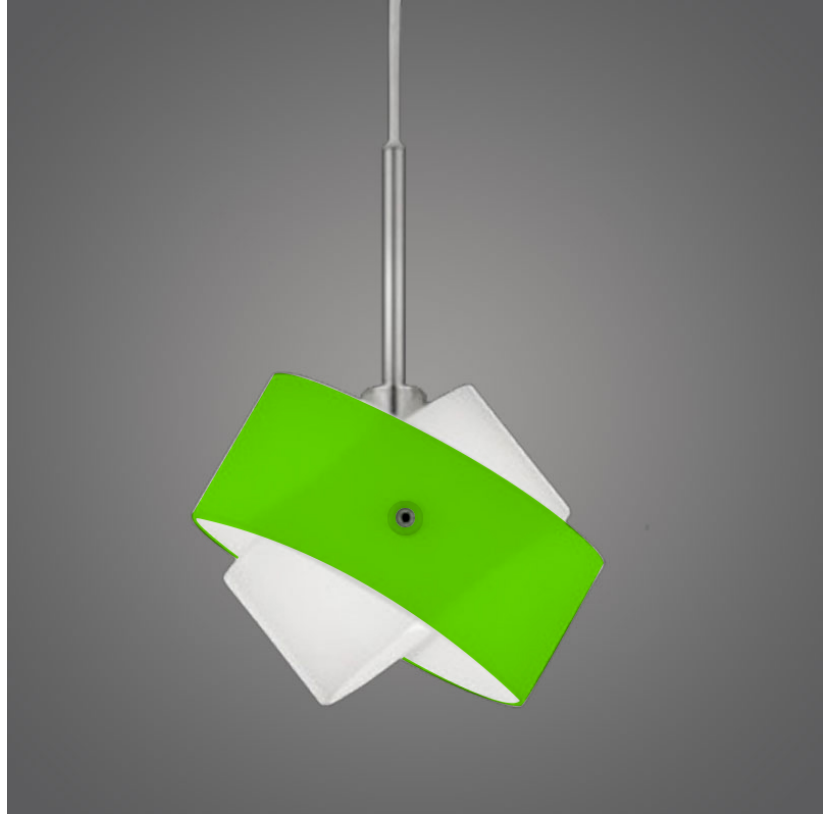

TOURBILLON SUSPENSION

D81104

PROJECT	
TYPE	
NOTES	
QUANTITY	
DATE	

GENERAL

Series: Tourbillon
Brand: Panzeri
Division: Design
Mounting Type: Suspension
Mounting Location: Ceiling
Subcategory: Pendant

PHYSICAL

Shape: Abstract
Diameter (mm): 140
Diameter (in): 5 1/2
Height (mm): 120
Height (in): 4 3/4
Max. Overall Height (mm): 2120
Max. Overall Height (in): 83 1/16
Light Distribution: Omnidirectional
Weight (kg): 0.5
Weight (lbs): 1
Diffuser: White & Green Glass
Fixture Finish: NIC
Fixture Material: Metal

ELECTRICAL

Number of Lamps: 1
Lamp Type: LED Retrofit
Lamp Shape: T4
Bulb Included: Bulb Not Included
Total Output Wattage (W): 3
Max. Wattage Per Lamp (W): 3
Lamp Base: G9
Input Voltage (V): 120

LED

OPTICAL

RATINGS AND CERTIFICATIONS

Certified By: CSA Certified to UL and CSA Standards
IP rating: IP20