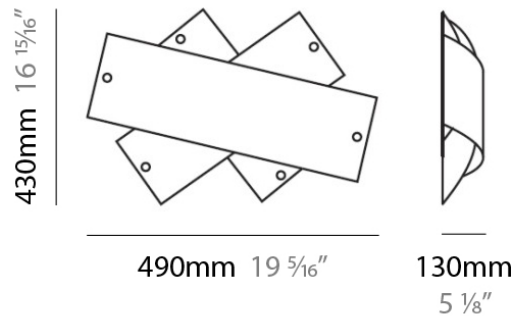

D82076

PROJECT	_____
TYPE	_____
NOTES	_____
QUANTITY	_____
DATE	_____

GENERAL

Series: Tourbillon
Brand: Panzeri
Division: Design
Mounting Type: Surface
Mounting Location: Ceiling
Subcategory: Ambient

PHYSICAL

Shape: Dome
Length (mm): 430
Length (in): 17
Width (mm): 490
Width (in): 19 1/4
Height (mm): 130
Height (in): 5 1/8
Light Distribution: Omnidirectional
Weight (kg): 3.27
Weight (lbs): 7.2
Diffuser: White & White Blown Glass
Fixture Finish: NIC
Fixture Material: Glass / Aluminum

ELECTRICAL

Number of Lamps: 1
Lamp Type: LED Retrofit
Lamp Shape: T3
Bulb Included: Bulb Not Included
Total Output Wattage (W): 20
Max. Wattage Per Lamp (W): 20
Lamp Base: RSC
Input Voltage (V): 120

LED

OPTICAL

RATINGS AND CERTIFICATIONS

Certified By: CSA Certified to UL and CSA Standards
IP rating: IP20