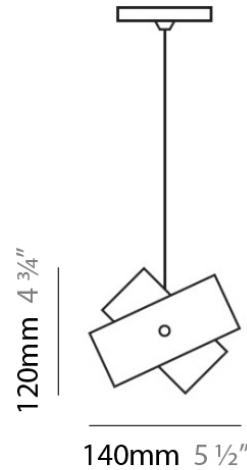

TOURBILLON SUSPENSION

D81104

PROJECT	
TYPE	
NOTES	
QUANTITY	
DATE	

GENERAL

Series: Tourbillon
Brand: Panzeri
Division: Design
Mounting Type: Suspension
Mounting Location: Ceiling
Subcategory: Pendant

PHYSICAL

Shape: Abstract
Diameter (mm): 140
Diameter (in): 5 1/2
Height (mm): 120
Height (in): 4 3/4
Max. Overall Height (mm): 2120
Max. Overall Height (in): 83 1/16
Light Distribution: Omnidirectional
Weight (kg): 0.5
Weight (lbs): 1
Diffuser: White & Green Glass
Fixture Finish: NIC
Fixture Material: Metal

ELECTRICAL

Number of Lamps: 1
Lamp Type: LED Retrofit
Lamp Shape: T4
Bulb Included: Bulb Not Included
Total Output Wattage (W): 3
Max. Wattage Per Lamp (W): 3
Lamp Base: G9
Input Voltage (V): 120

LED

OPTICAL

RATINGS AND CERTIFICATIONS

Certified By: CSA Certified to UL and CSA Standards
IP rating: IP20