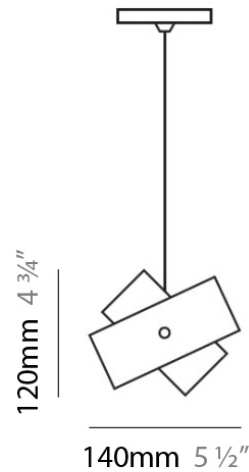

TOURBILLON SUSPENSION

D81101

GENERAL

Series: Tourbillon
Brand: Panzeri
Division: Design
Mounting Type: Suspension
Mounting Location: Ceiling
Subcategory: Pendant

PHYSICAL

Shape: Abstract
Diameter (mm): 140
Diameter (in): 5 1/2
Height (mm): 120
Height (in): 4 3/4
Max. Overall Height (mm): 2120
Max. Overall Height (in): 83 7/16
Light Distribution: Omnidirectional
Weight (kg): 0.5
Weight (lbs): 1
Diffuser: White & Black Glass
Fixture Finish: NIC
Fixture Material: Metal

ELECTRICAL

Number of Lamps: 1
Lamp Type: LED Retrofit
Lamp Shape: T4
Bulb Included: Bulb Not Included
Total Output Wattage (W): 3
Max. Wattage Per Lamp (W): 3
Lamp Base: G9
Input Voltage (V): 120

LED

OPTICAL

RATINGS AND CERTIFICATIONS

Certified By: CSA Certified to UL and CSA Standards
IP rating: IP20

PROJECT	_____
TYPE	_____
NOTES	_____
QUANTITY	_____
DATE	_____