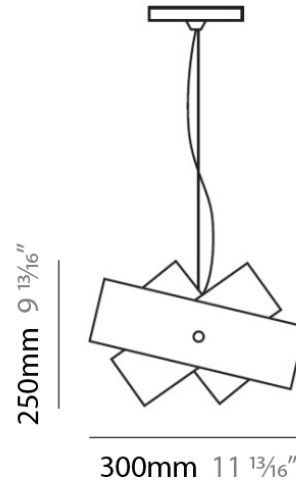

TOURBILLON SUSPENSION

D81108

PROJECT _____

TYPE _____

NOTES _____

QUANTITY _____

DATE _____

GENERAL

Series: Tourbillon

Brand: Panzeri

Division: Design

Mounting Type: Suspension

Mounting Location: Ceiling

Subcategory: Pendant

PHYSICAL

Shape: Abstract

Diameter (mm): 300

Diameter (in): 11 3/4

Height (mm): 250

Height (in): 9 7/8

Max. Overall Height (mm): 2250

Max. Overall Height (in): 88 9/16

Light Distribution: Omnidirectional

Weight (kg): 4.09

Weight (lbs): 9

Diffuser: White & Orange Glass

Fixture Finish: NIC

Fixture Material: Metal

ELECTRICAL

Number of Lamps: 1

Lamp Type: LED Retrofit

Lamp Shape: G25

Bulb Included: Bulb Not Included

Total Output Wattage (W): 9

Max. Wattage Per Lamp (W): 9

Lamp Base: E26

Input Voltage (V): 120

Upon Request: 277Vac / GU24

LED

OPTICAL

RATINGS AND CERTIFICATIONS

Certified By: CSA Certified to UL and CSA Standards

IP rating: IP20